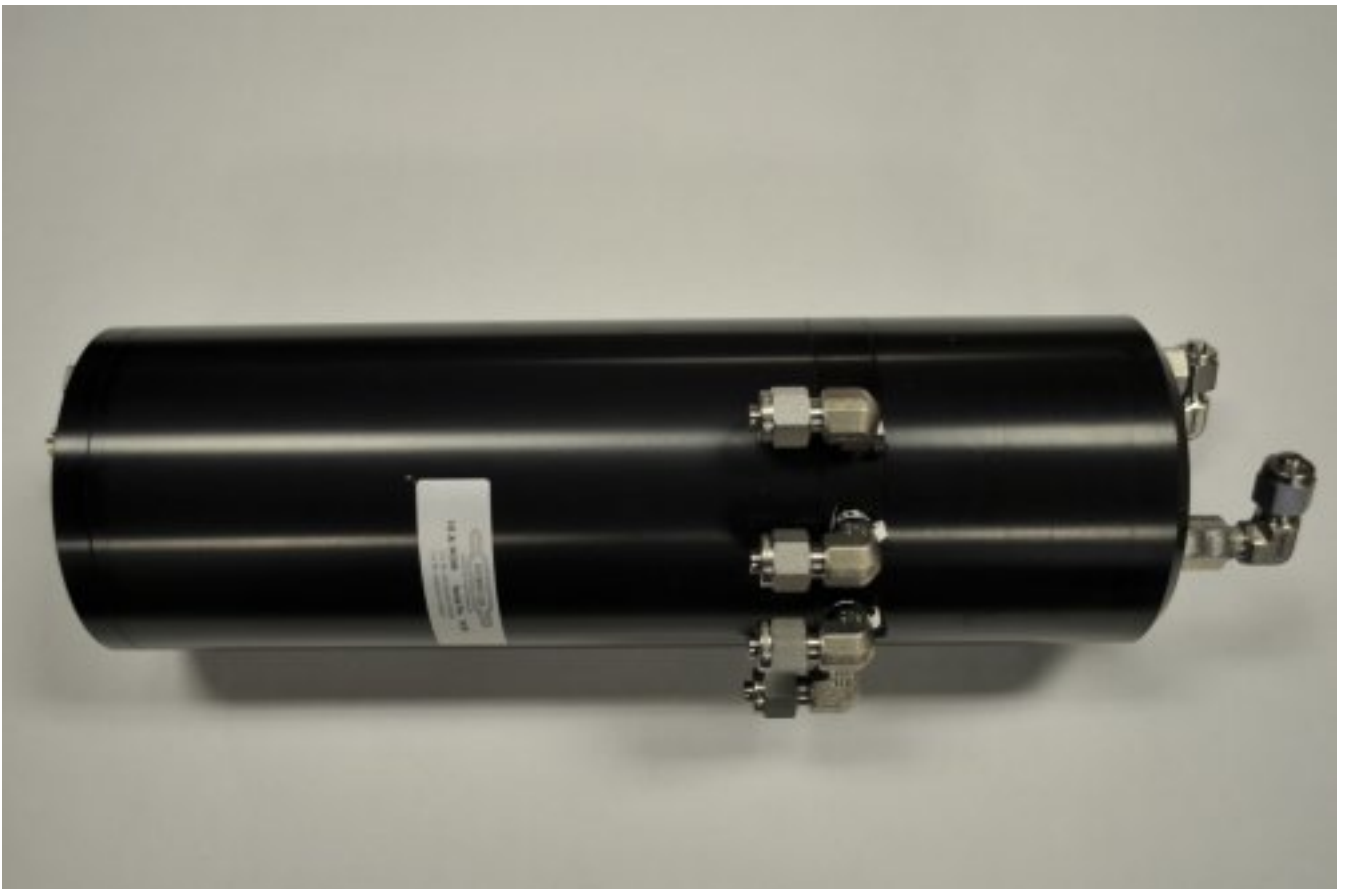

Totally Modular Design: Included in the TRV base price are spare modular components for rapid change out should they ever be needed. For hostile environments, remote or offshore jobsites, we offer additional spare modules. Spares can be shipped overnight worldwide 24/7 to our valued clients. Note: SSI TRV sub-components never need to be opened onsite; there are no maintenance requirements - just exchange the module and go back to work!

HPU

Power Can - 20 Amps @24 Vdc available (aux) with anodized MSA Aluminum shell

Valve Pack - 4 Function with Swagelock stainless steel braided hoses and fittings

aluminum Telemetry Components proprietary ungradeable Telemetry system with anodized MSA I