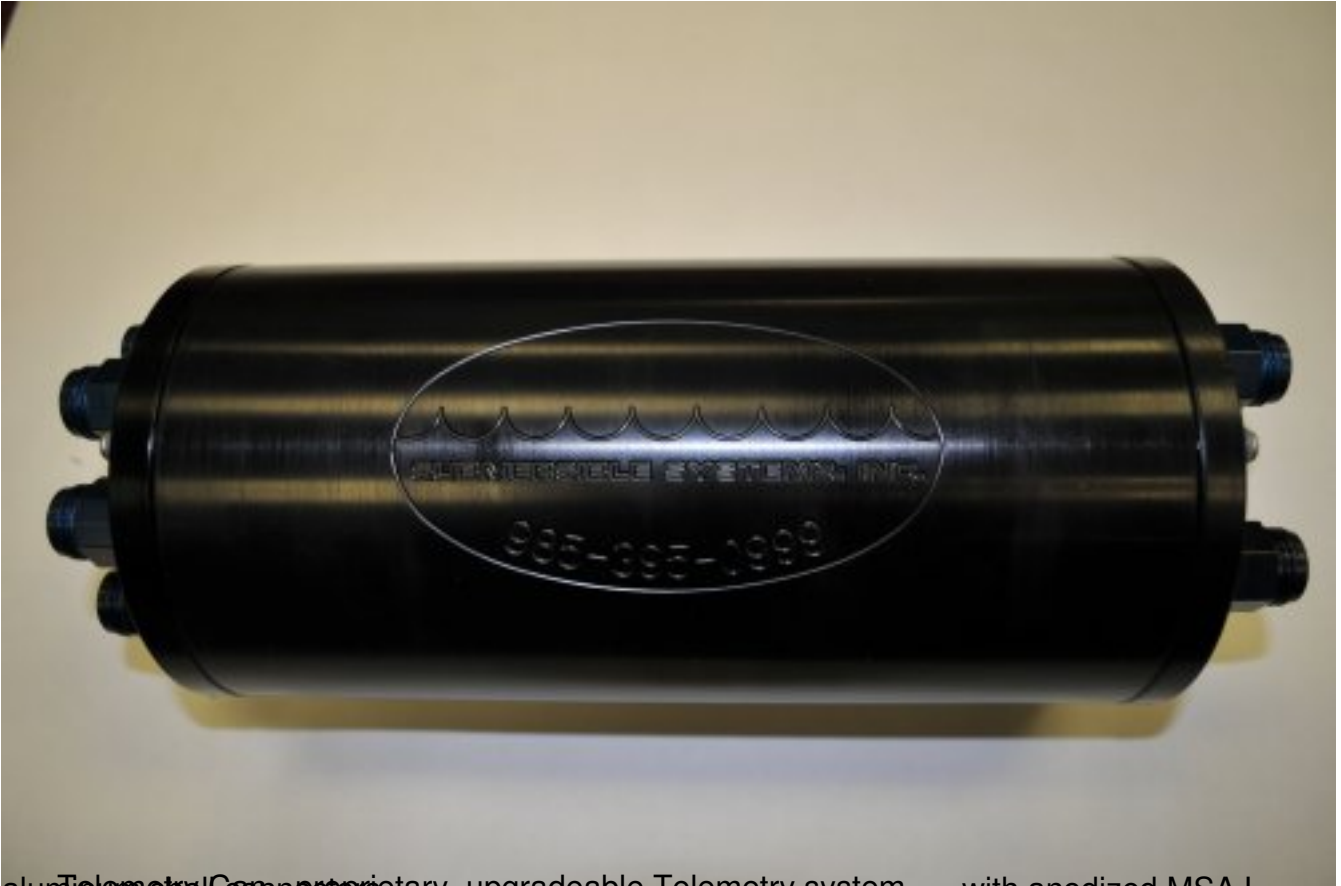

Totally Modular Design: Included in the TRV base price are spare modular components for rapid change out should they ever be needed. For hostile environments, remote or offshore jobsites, we offer additional spare modules. Spares can be shipped overnight worldwide 24/7 to our valued clients. Note: SSI TRV sub-components never need to be opened onsite; there are no maintenance requirements - just exchange the module and go back to work!

HPU

Power Can - 20 Amps @24 Vdc available (aux) with anodized MSA Aluminum shell

Valve Pack - 4 Function with Swagelock stainless steel braided hoses and fittings

aluminum Telemetry Components proprietary ungradeable Telemetry system with anodized MSA I